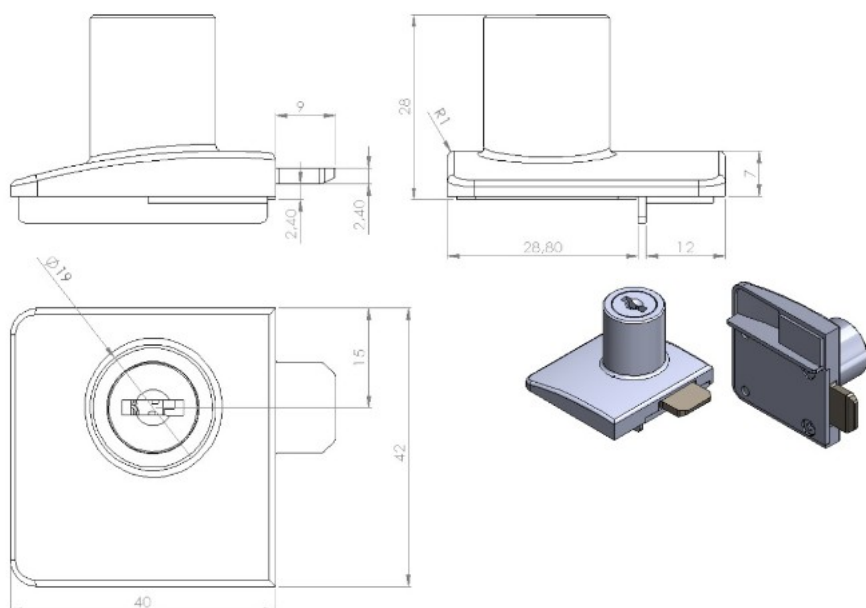

PRODUCT SHEET

Description:

Glass Door Lock "Square-U-See",F/Double D. CPL, MIC #J11, W/ SISO Oval Metal Key, 400 KD

Item number:

14.09.640-0

Units	Box	Carton	HS Code	Barcode
Pcs.		120	8301300000	
				5704866494137

SISO A/S

Mileparken 11
DK-2740 Skovlunde
Denmark
VAT: DK 24786013

Phone +45 45 830 900

www.siso.dk
siso@siso.dk

Danske Bank
Nytorv Branch
Copenhagen
SWIFT: DABADKKK

Account no.
4180 3112 112936
IBAN Account
DK7230003112112936